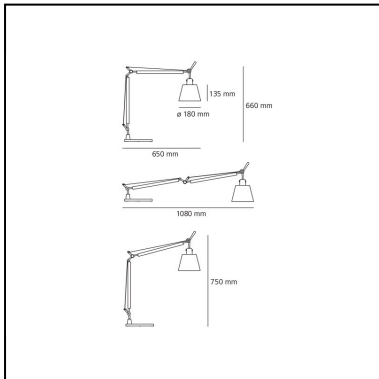

Tolomeo basculante tavolo - Body Lamp with Satin Diffuser 180

Michele De Lucchi
Giancarlo Fassina

IP20   EAC

LUMINAIRE *

- Watt: **7,5W**
- Voltage: **220V-240V**
- Delivered lumen output: **816lm**

* Photometric data may vary depending on the source installed. Light measurements are provided in relative form and technical lighting calculations may be updated according to the effective source used.

Notes

Interchangeable support: table base, clamp, desk fixed support and twin support that allows two independent lamp units to be fitted. Possibility to mount LED source on E27 Socket. Complete lamp consists of body lamp + accessories

DIMENSIONS

- Height: **660 mm**
- Diameter: **180 mm**
- Base Diameter: **230 mm**
- Max Extension Height: **750 mm**
- Max Extension Length: **1080 mm**
- Impact Resistance: **N/D**
- Glow Wire Test: **N/D°**